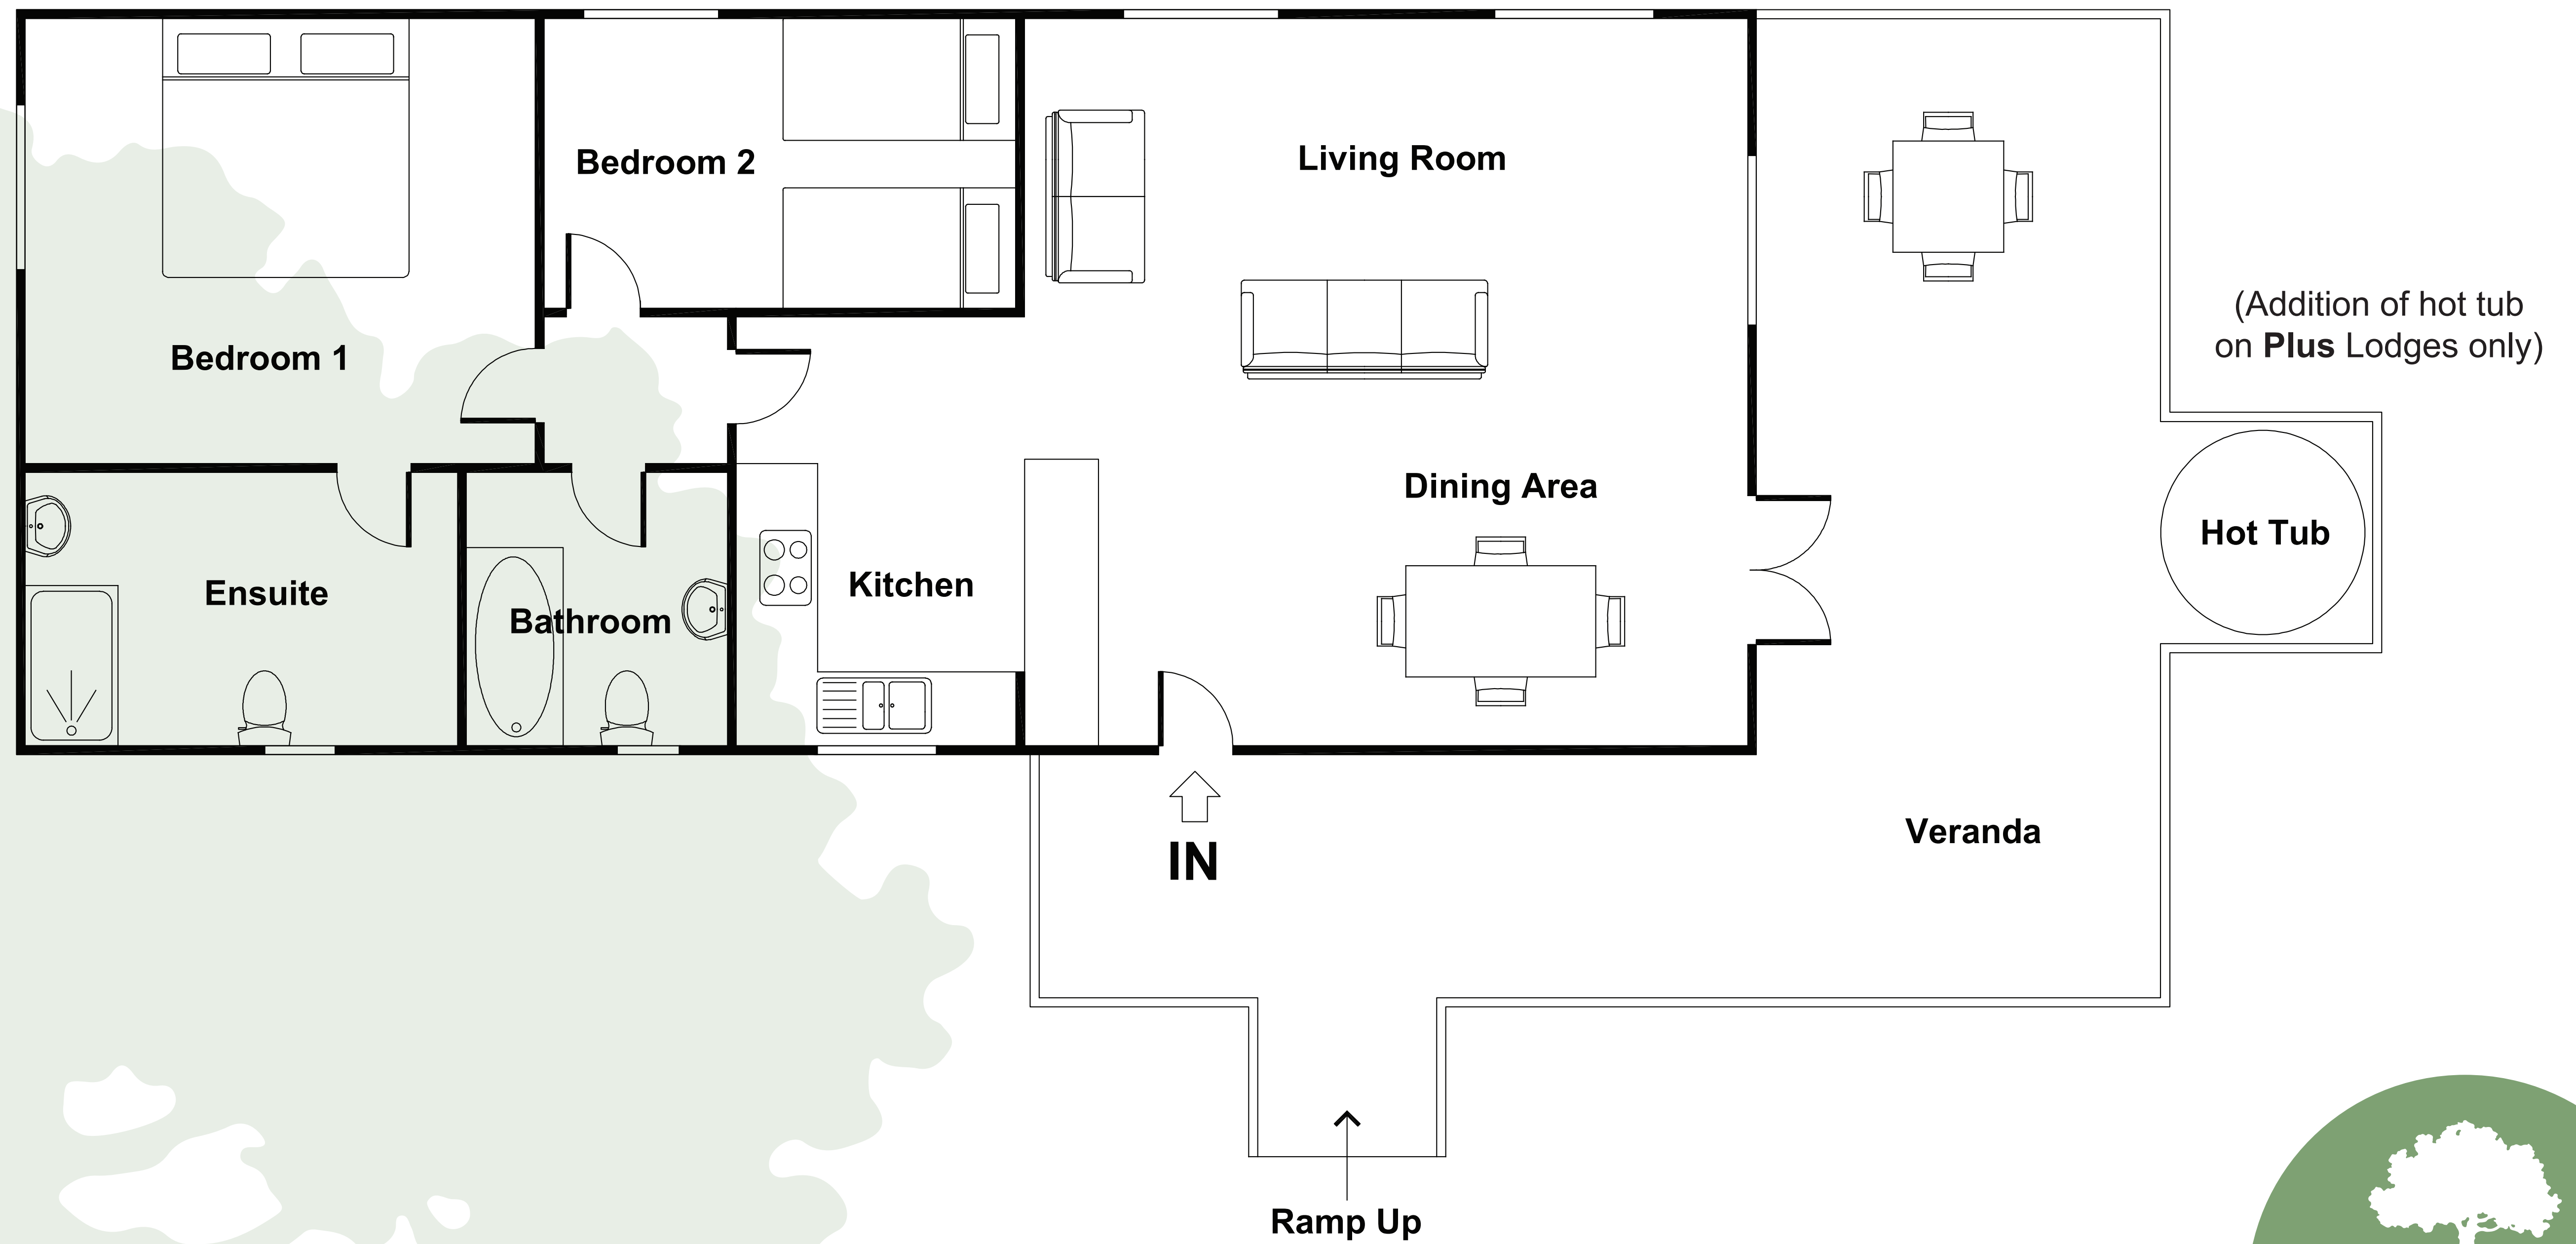

# 2 BED PLUS LODGE

APPROXIMATE GROSS INTERNAL AREA  
TOTAL = 887 SQ FT / 82.4 SQ M

THE POSITION AND SIZE OF DOORS, WINDOWS, APPLIANCES AND OTHER FEATURES ARE APPROXIMATE ONLY.

THIS PLAN REPRESENTS THE LAYOUT OF A TYPICAL 2 BED LODGE, OTHER 2 BED LODGES MAY DIFFER.  
HOWEVER THEY ALL HAVE 2 BEDROOMS AND 2 BATHROOMS.